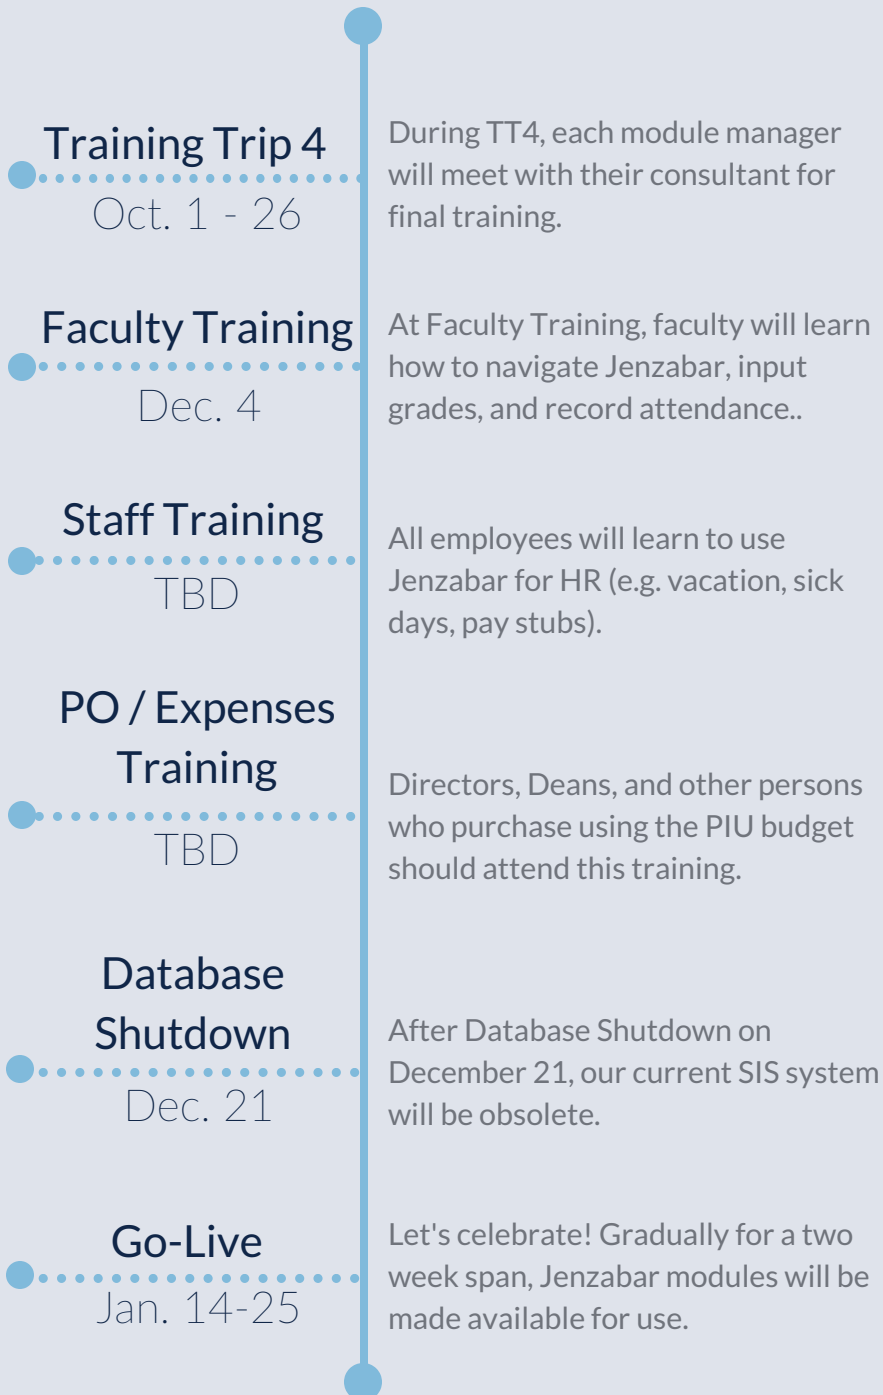

PIEDMONT
INTERNATIONAL UNIVERSITY

INSTITUTIONAL EFFECTIVENESS NEWSLETTER

SEPTEMBER 2018

JENZABAR TIMELINE

STATISTIC OF THE MONTH

900

total students
enrolled at PIU
on Census Date.

UPCOMING DUE DATES

Oct. 1 - Clery Act

Oct. 15 - Athletic/FA Disclosure

Fall 2018 Enrollment by Degree Level